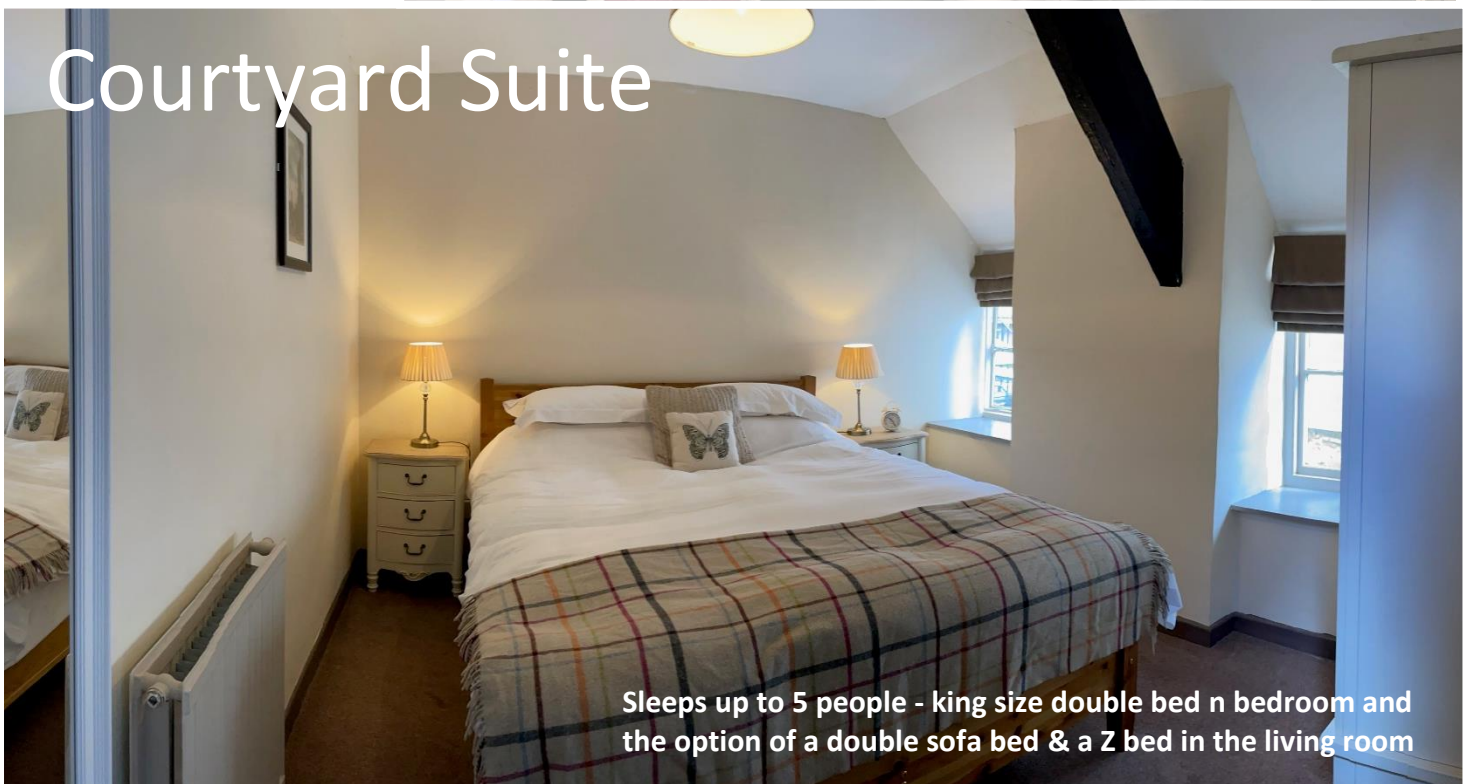

Living Room with a large seating area, large flat screen TV, tea & coffee facilities & a fridge. Option of up to 3 people sleeping in living room on the double sofa bed & Z bed.

Courtyard view from front door

Hallway with desk /dressing table

Ensuite Bathroom with a Shower over bath

## Courtyard Suite

Sleeps up to 5 people - king size double bed n bedroom and the option of a double sofa bed & a Z bed in the living room