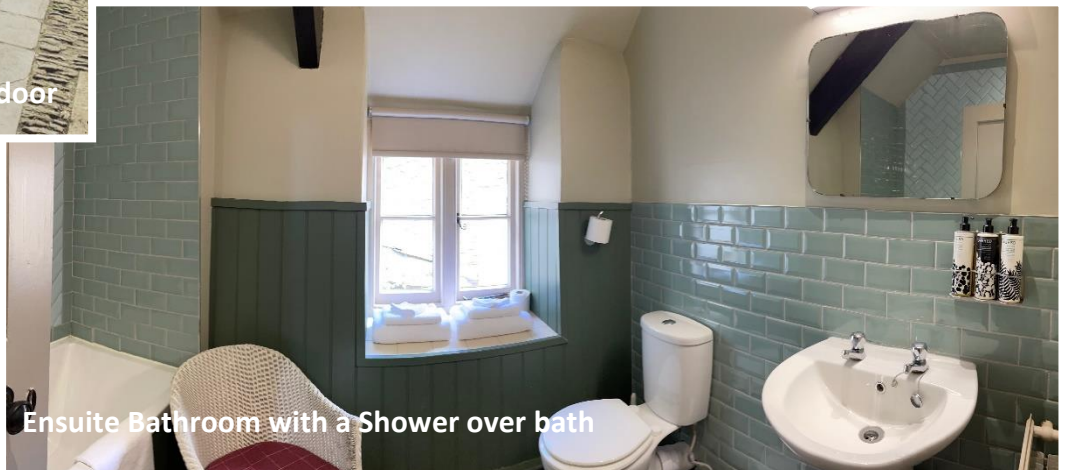

Living Room with a large seating area, large flat screen TV, tea & coffee facilities & a fridge. Option of up to 3 people sleeping in living room on the double sofa bed & Z bed.

Courtyard view from front door

Hallway with desk /dressing table

Ensuite Bathroom with a Shower over bath