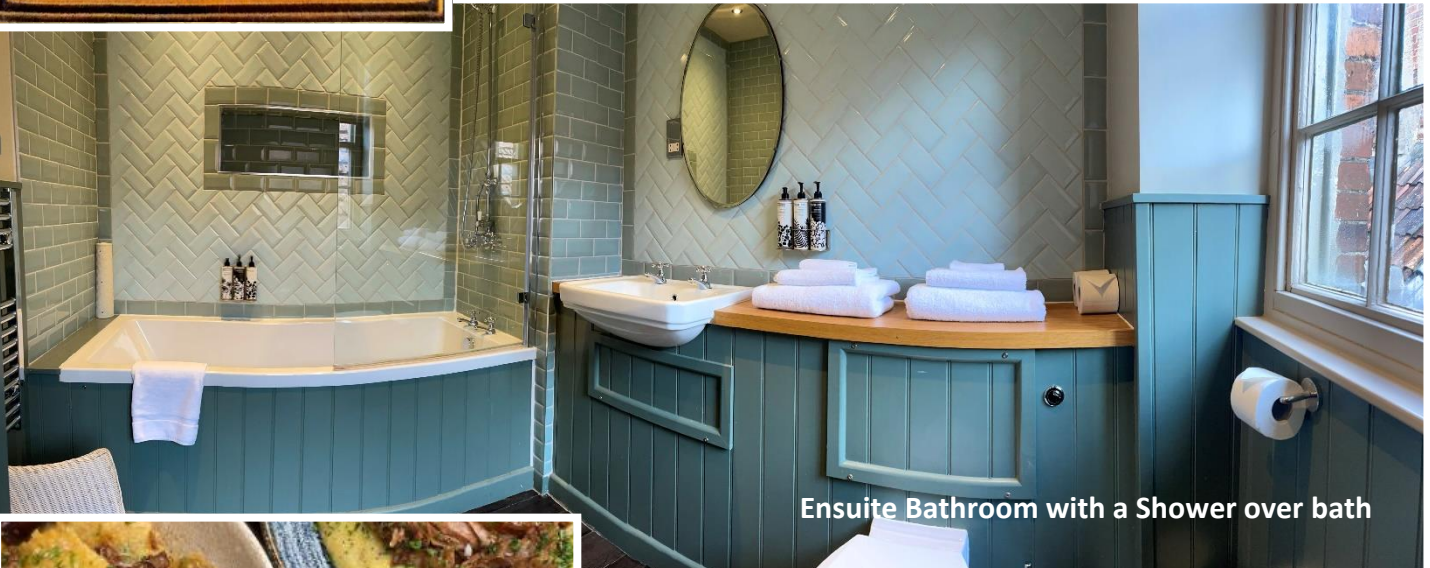

# Abbey Cottage 2

Sleeps up to 4 people - superking size double bed or 2 single beds with the option of a double sofa bed

Ensuite Bathroom with a Shower over bath